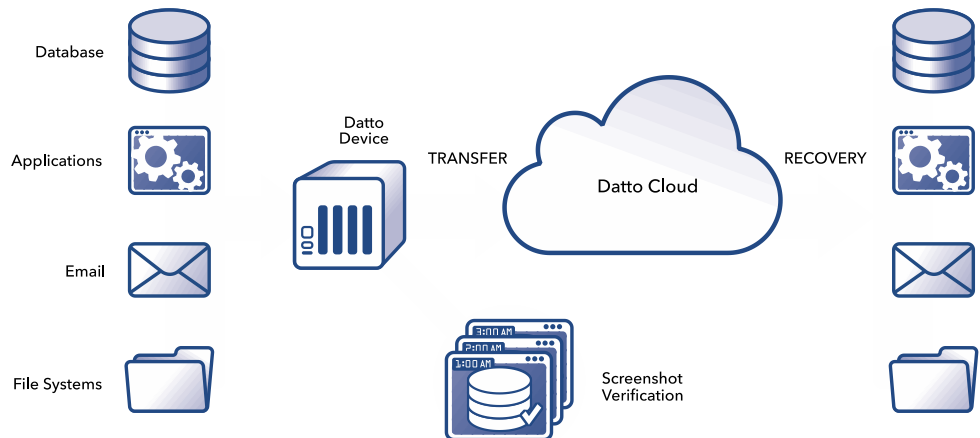

Local virtualisation included on:

SIRIS 2

Off-site virtualisation included on:

SIRIS 2, ALTO XL, ALTO 2

Hybrid Virtualisation

This is the combination of instant off-site virtualisation and the single click connectivity of instant local virtualisation. Included on:

ALTO XL, ALTO 2

Screenshot Backup Verification

No more guessing if your backup is working properly. The device boots backups as virtual machines, capturing an image of the login page to give you visual proof that your data has been successfully backed up. An industry first. Included on:

SIRIS 2, ALTO XL, ALTO 2

Inverse Chain Technology™

This proprietary technology eliminates broken backup chains. Each time a backup occurs data is converted directly into a virtual machine, with the most recent backup image always being the base image. Data is always available immediately, both on and off-site. Included on:

SIRIS 2, ALTO XL, ALTO 2, SNAP NAS

Backup Insights™

This groundbreaking proprietary technology allows you to identify file or application changes between any two backup points. You can easily find that deleted folder or determine which files a virus affected.

Included on:

SIRIS 2, ALTO XL

Hybrid Cloud Structure

All solutions are built with hybrid cloud functionality, providing quick restores and complete data protection.

End-to-End Encryption

All data is protected by AES 256 encryption both in transit and in the cloud. You have the option to encrypt data locally, and pass phrases can be specified per appliance or per protected machine to meet compliance regulations. Included on:

SIRIS 2, ALTO XL

Centralised Management

All solutions are controlled through a central, easy to use web interface. Your provider can configure devices, schedule backup reports, monitor off-site amounts, set up alerts, access marketing support, and more.

Included on:

SIRIS 2, ALTO XL, ALTO 2, SNAP NAS

Broad Operating System Support

Devices Support Microsoft Windows operating systems for almost any Windows PC or server that is still production today. Support currently ranges from Windows 2000 to Windows 8 and Server 2012. Granular recovery is also available for Exchange and Sharepoint servers. Included on:

SIRIS 2, ALTO XL, ALTO 2, SNAP NAS

Better Bare Metal Restore

Restore full machines quickly and efficiently through our USB Bare Metal Restore process. Go from physical machines to virtual (P2V) or vice versa with our unique dissimilar hardware tool that allows for maximum flexibility when restoring. No drives or cables needed as the system can run completely over the user’s network. Included on:

SIRIS 2, ALTO XL, ALTO 2

Award-Winning Support

Tech Support is 100% in-house, available 24/7/365. Included on:

SIRIS 2, ALTO XL, ALTO 2, SNAP NAS

Best Upgrade Policy in the Channel

Superior upgrade policy means you can deploy the appliance that fits your needs today, then upgrade later to any larger size in the same line. All models have hot-swappable drive bays so upgrades can be done right in the field.

Included on:

SIRIS 2, ALTO XL, SNAP NAS