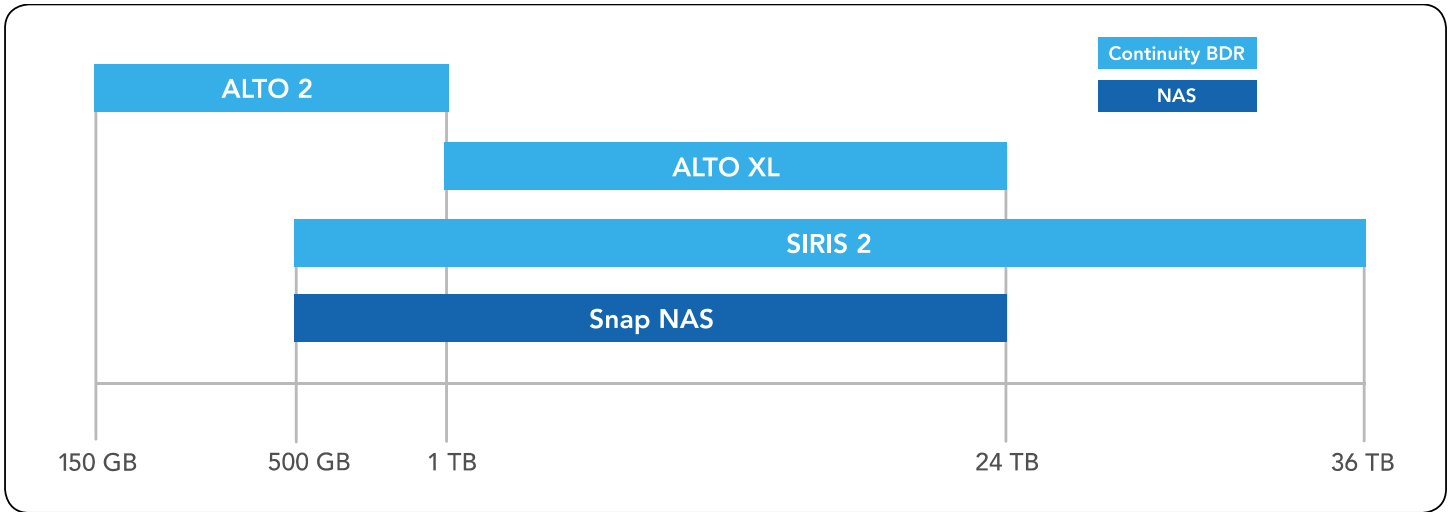

Solutions for businesses of any size:

	SIRIS 2	ALTO XL	ALTO 2	Snap NAS
	Medium to Enterprise Business	Small to Medium Businesses	Small businesses	Businesses of any size
Local Storage Capacity	500GB – 36TB	1TB – 24TB	150GB – 1TB	500GB – 24TB
Instant On-Site Virtualisation	X			
Instant Off-Site Virtualisation	X	X	X	
Hybrid Virtualisation™		X	X	
Granular Agent Syncing	X	X	X	
ShadowSnap Agent	X	X	X	
Local and Off-Site File Level Restore	X	X	X	X
VMDK/VHD Export	X	X	X	
Inverse Chain Technology™	X	X	X	X
Screenshot Backup Verification	X	X	X	
Unlimited Cloud Storage Capabilities	X	X	X	X
Message Level Exchange Recovery	X	X	Optional	
Granular SharePoint Recovery	X	X	Optional	
Local Encryption	X	X		
Backup Insights™	X	X		
Unlimited Server & Desktop Licensing	X	X